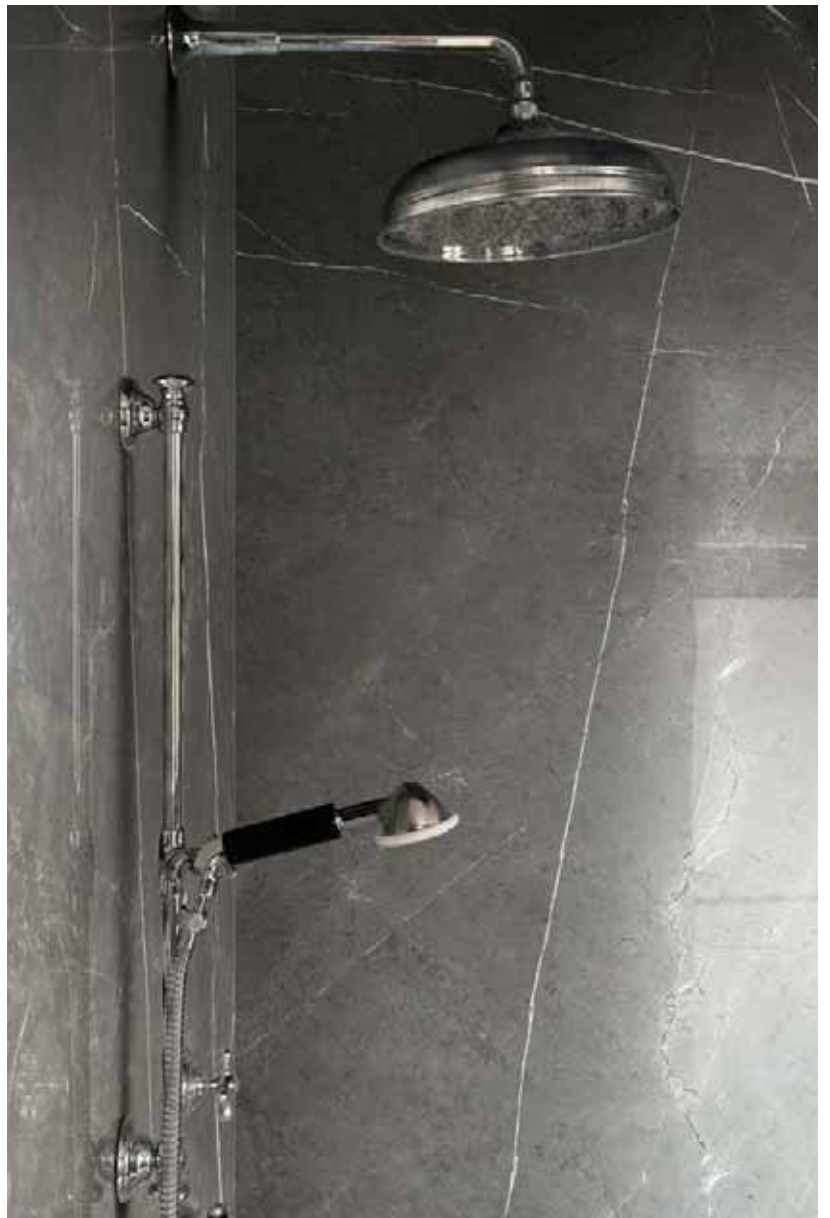

Wall: AMANI BRONZE glossy **120x280** 47"^hx110"^w
Floor: AMANI BRONZE matte **120x120** 47"^hx47"^w